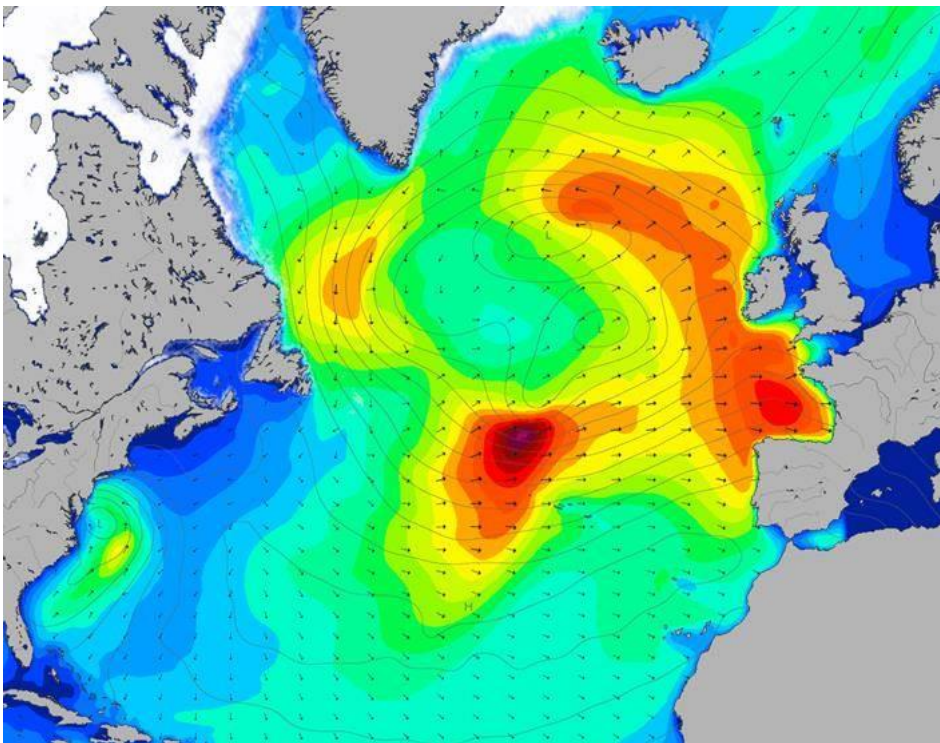

Vessels Sheltering - Delays

Dear customer,

Please note vessels are in shelter due to adverse weather conditions which is affecting sailings to/from Bay of Biscay.

This will obviously affect transit times so please refer to the portal to check the latest information.